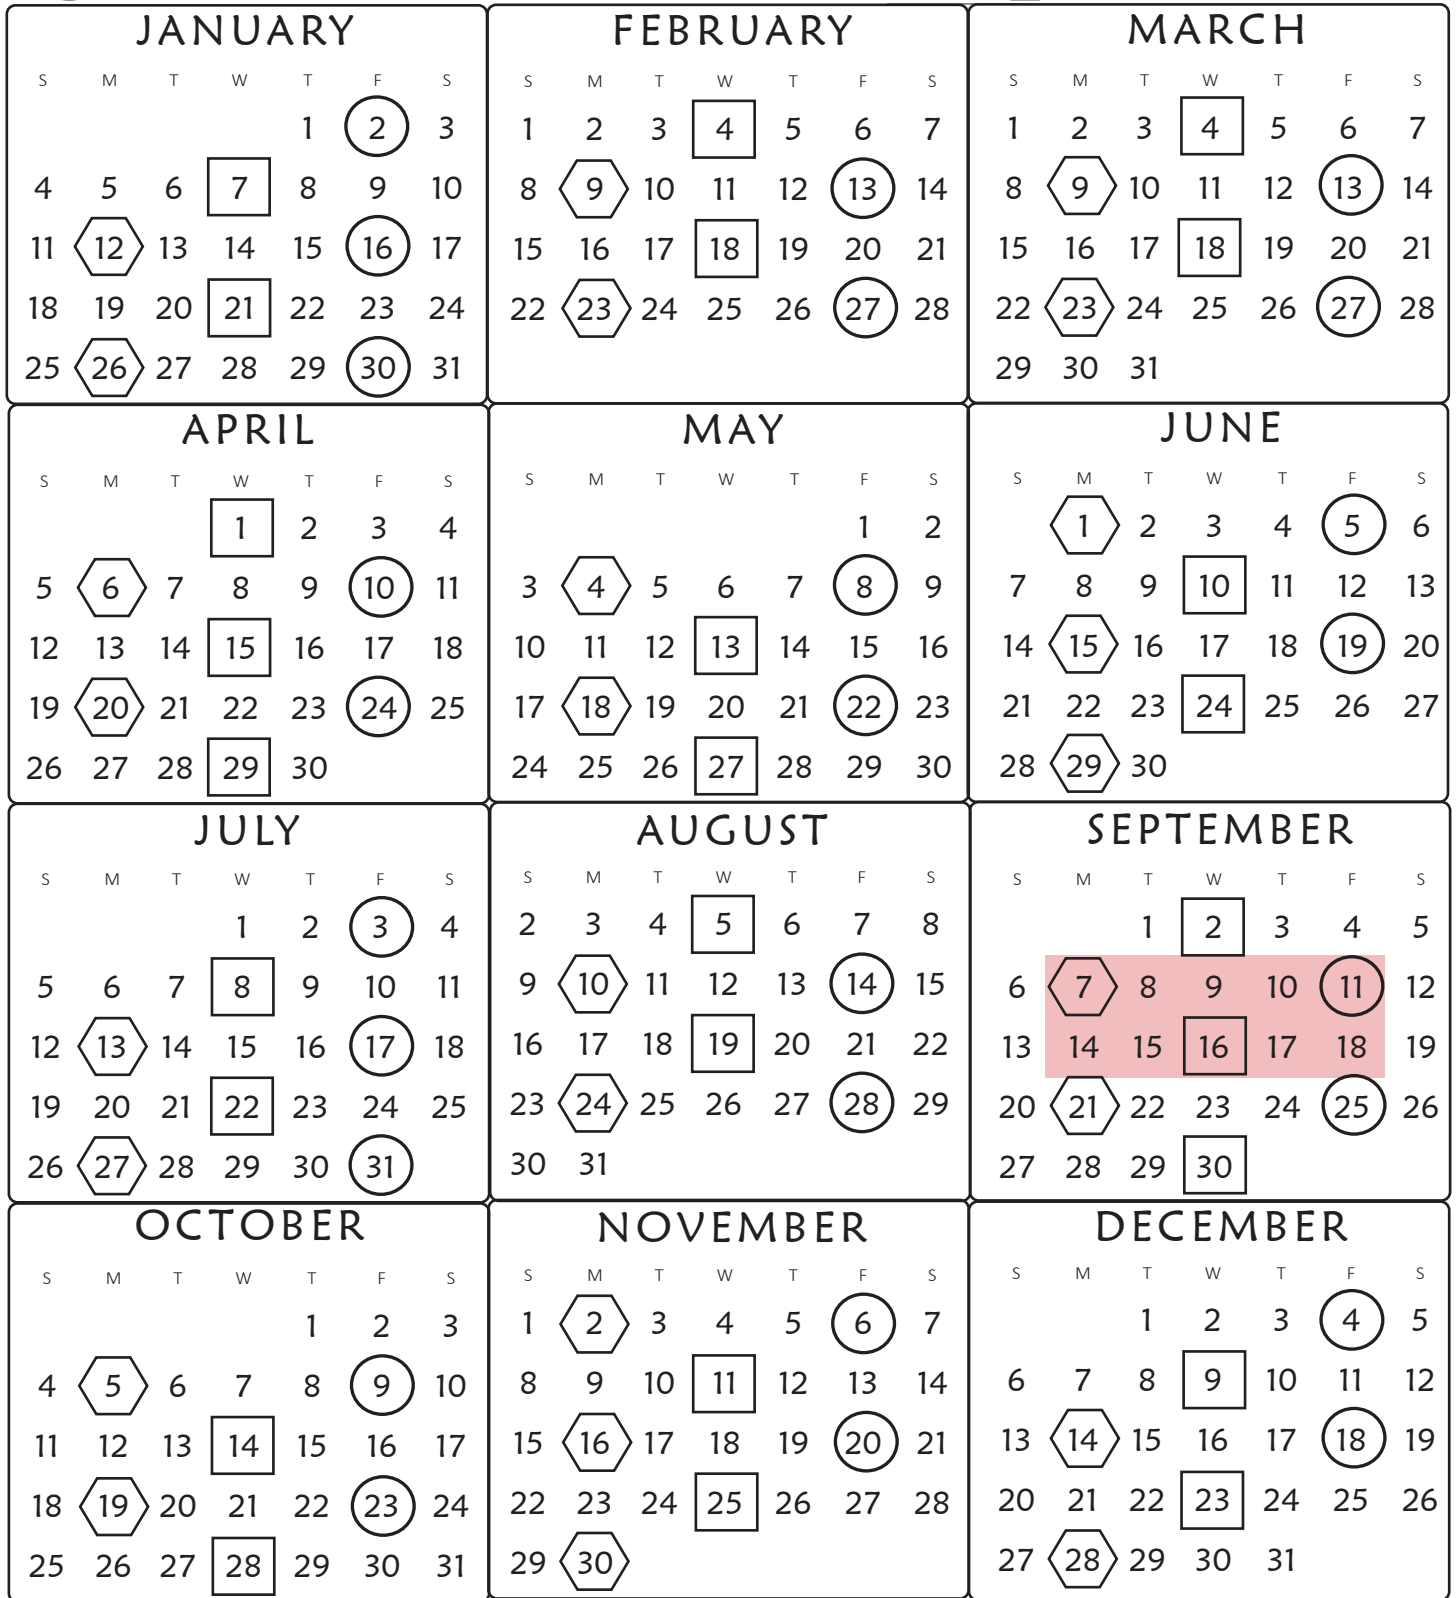

Saugeen Shores, Town of
2026 Blue Box Collection Schedule

PLEASE PLACE BLUE BOX OUT BY 8 AM FOR PICK UP

LEGEND

- Port Elgin Ward
- Southampton Ward
- Saugeen Ward

NOTICE: If your blue box day falls on Christmas Day or New Year's Day, please bag excess recyclables for your next collection day.

DON'T FORGET: Our 29th Annual Food Drive will be held September 7-18, 2026