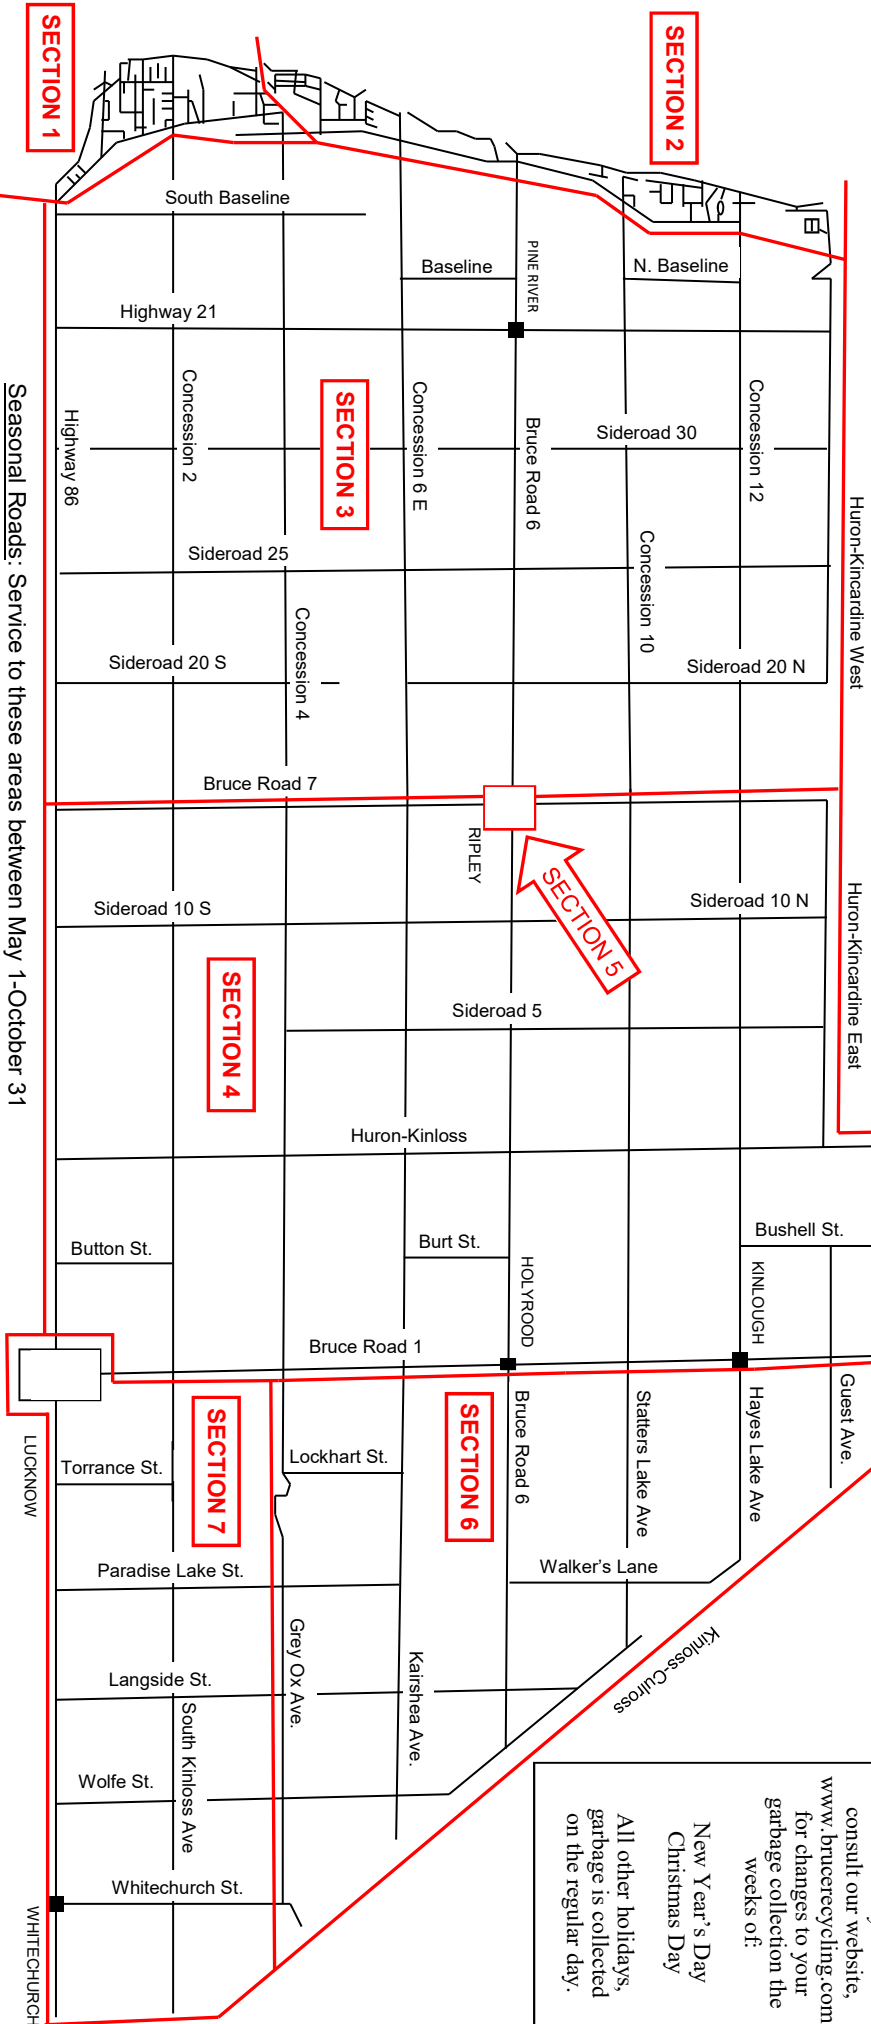

# Huron-Kinloss, Township of

- Section 1 :** Lakeshore South-Ashfield boundary to south side of Pine River  
Lake Huron shoreline east to and including both sides of Lake Range Drive & Arthur Street.
- Section 2 :** Lakeshore North-North of Pine River to Kincardine boundary  
Lake Huron shoreline east to and including both sides of Lake Range Dr.
- Section 3 :** All rural properties east of Lake Range Drive to and excluding Bruce Road 7 (excluding Arthur Street!).
- Section 4 :** All rural properties east of and including Bruce Road 7, excluding properties east of Bruce Road 1 except for Silver Lake Road.
- Section 5 :** Village of Ripley.
- Section 6 :** All rural properties east of Bruce Road 1, from and including Grey Ox Avenue north to and including Southline Ave (east of Bruce Road 1).
- Section 7 :** All rural properties east of Bruce Road 1 and south of Grey Ox Avenue; and Village of Lucknow; and Hamlet of Whitechurch.

**Corrugated Cardboard Depots**  
 Ripley Public Works Yard  
 Point Clark Community Centre  
 Lucknow Village Market  
 Old Fire Hall (corner of Willoughby & Inglis)

**Full Recycling Depots**  
 Kinloss Landfill Site (no cardboard)  
 Huron Landfill Site (incl. cardboard)

**Garbage Collection Schedule**

- Section 1 : Monday
  - Section 2 & 5: Tuesday
  - Section 3, 4, 6: Wednesday
  - Section 7 : Thursday
- Please have garbage out by 8:00 a.m.

**Public Holidays:** Please consult our website, [www.brucerecycling.com](http://www.brucerecycling.com), for changes to your garbage collection the weeks of:  
 New Year's Day  
 Christmas Day  
 All other holidays, garbage is collected on the regular day.

Seasonal Roads: Service to these areas between May 1-October 31